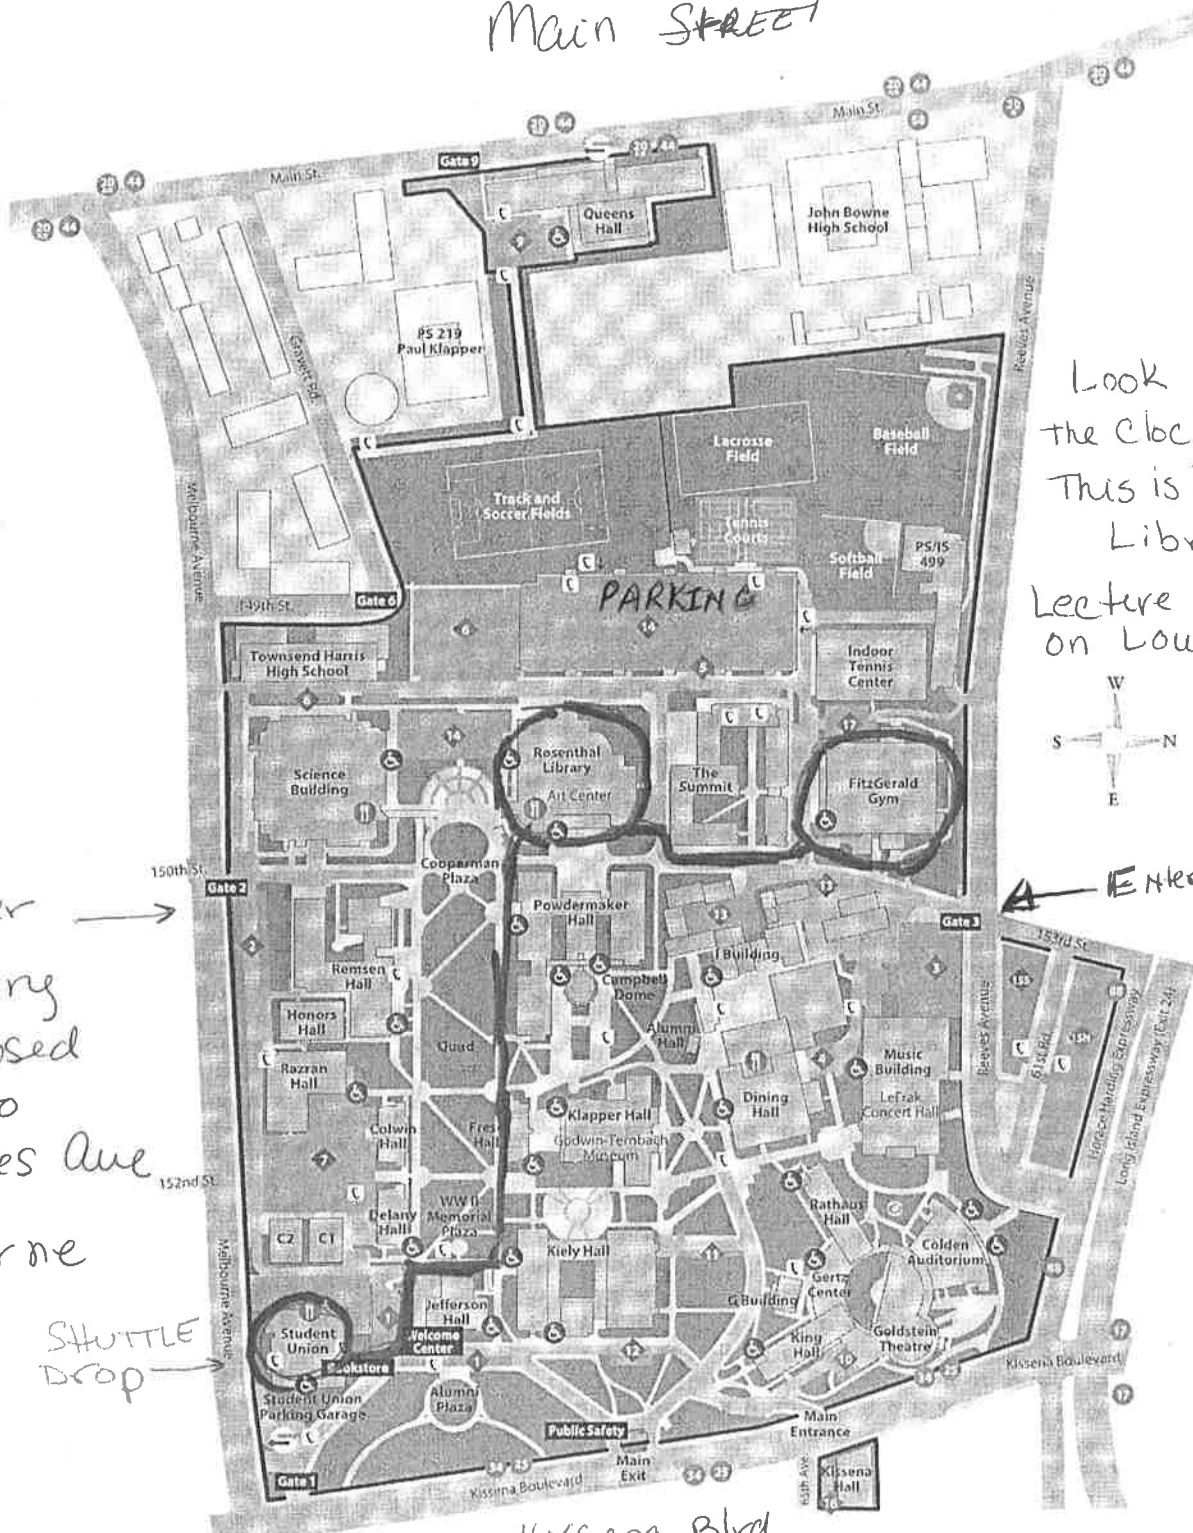

Main STREET

Look for the clock Tower
This is Rosenthal Library
Lecture Room is on Lower Level

enter for parking
IF closed go to Reever's Ave

Enter for parking
Reever's Ave Entrance

Melbourne Ave
SHUTTLE DROP

Building Abbreviations

Alumni Hall	AE
Campbell Dome	DM
Golden Auditorium	CA
Colwin Hall	CH
Continuing Ed I	CI
Delany Hall	DY

Dining Hall	DH
FitzGerald Gym	FG
Fresh Hall	FH
G Building	GB
Geriz Center	GC
Goldstein Theatre	GT
Honors Hall	HH
I Building	IB

Jefferson Hall	JH
Kiely Hall	KY
King Hall	KG
Kissena Hall	KS
Klapper Hall	KP
Music Building	MU
Powdermaker Hall	PH
Queens Hall	QH

Rathaus Hall	RA
Razran Hall	RZ
Remsen Hall	RE
Rosenthal Library	RO
Science Building	SB
Student Union	SU
Tech Incubator	C2
The Summit	

Key

- QC Boundary
- ◆ Parking Lots
- Bus Routes
- Ⓜ Food Services
- ⇄ QC Shuttle Bus
- ♿ Accessibility Ramps
- ☎ Emergency Phones
- ▭ Buildings
- Off Campus
- ▭ Sidewalks
- ▭ Roadways
- 🌳 Grassy Areas
- ⚽ Athletics Fields
- 🅇 Parking Areas